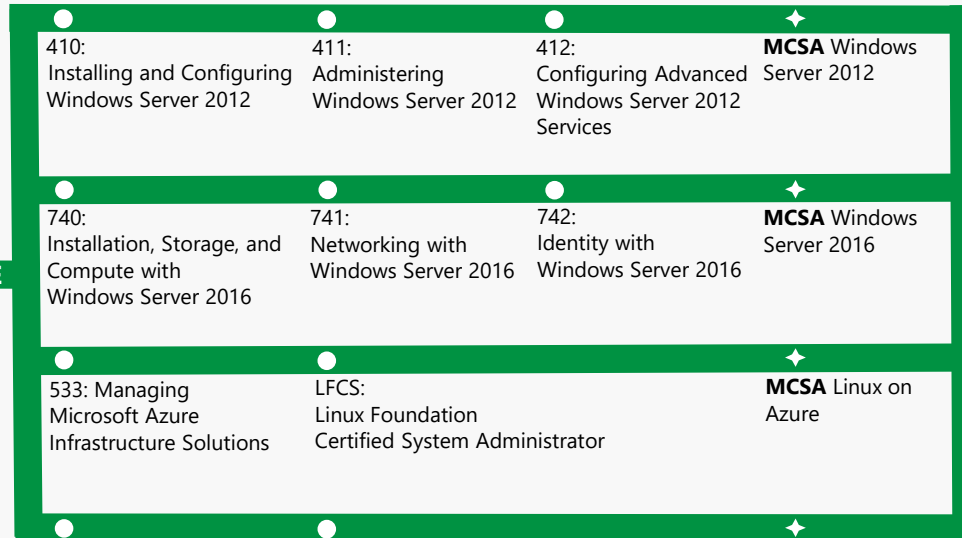

MOBILITY PATH

CLOUD PLATFORM & INFRASTRUCTURE PATH

Choose two from:

- 532: Developing Microsoft Azure Solutions
- 533: Managing Microsoft Azure Infrastructure Solutions
- 534: Architecting Microsoft Azure Solutions
- 473: Designing and Implementing Cloud Data Platform Solutions
- 475: Designing and Implementing Big Data Analytics Solutions

★ **MCSA** Cloud Platform

CLOUD PLATFORM & INFRASTRUCTURE

MCSE
Cloud Platform & Infrastructure
Earned: 2017

● Elective

ELECTIVE EXAM POOL

- 532: Developing Microsoft Azure Solutions
- 533: Managing Microsoft Azure Infrastructure Solutions
- 534: Architecting Microsoft Azure Solutions
- 473: Designing and Implementing Cloud Data Platform Solutions
- 475: Designing and Implementing Big Data Analytics Solutions
- 744: Securing Windows Server 2016
- 745: Implementing a Software-Defined Datacenter
- 413: Designing and Implementing a Server Infrastructure
- 414: Implementing an Advanced Server Infrastructure
- 246: Monitoring and Operating a Private Cloud
- 247: Configuring and Deploying a Private Cloud